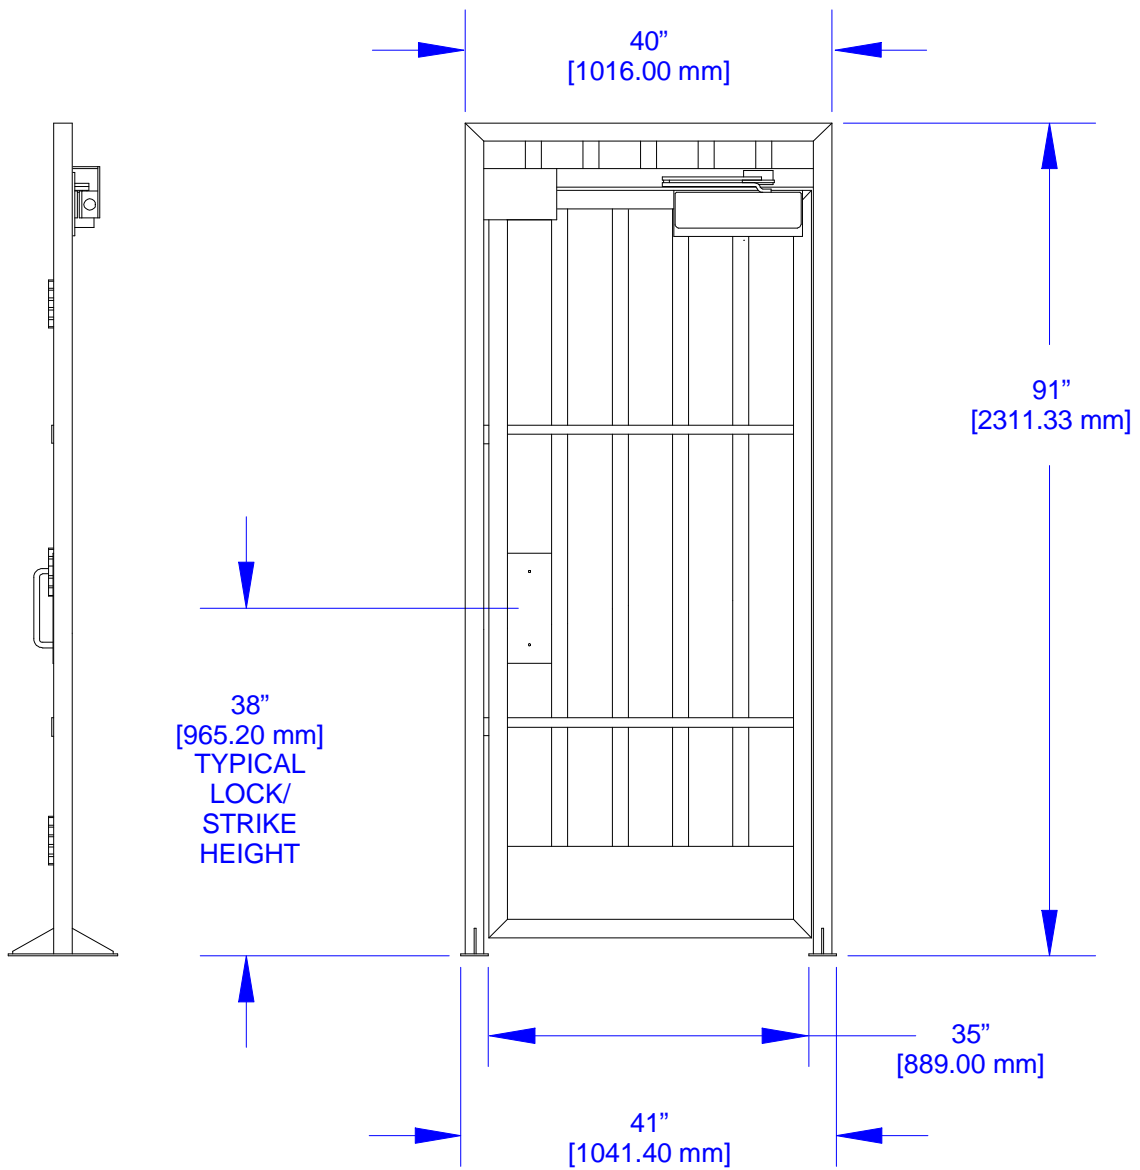

MSG

ALVARADO MFG CO

SWING DIRECTION
RIGHT HAND SHOWN

12"
[304.80 mm]

PLAN VIEW

ELEVATION VIEW

MSGX

ALVARADO MFG CO

SWING DIRECTION
RIGHT HAND SHOWN

12"
[304.80 mm]

PLAN VIEW

ELEVATION VIEW