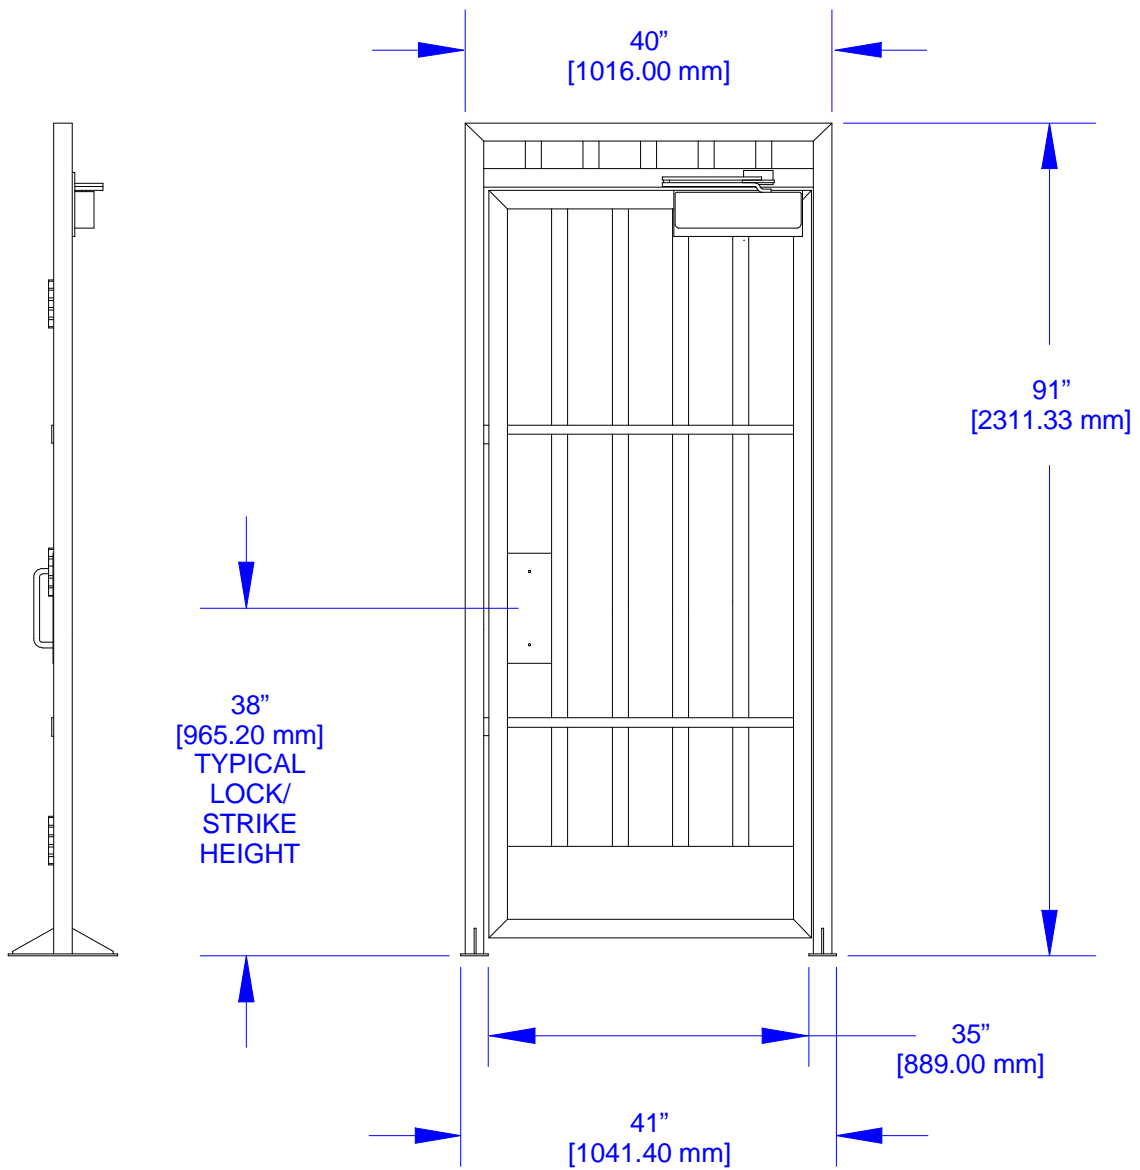

MSG

ALVARADO MFG CO

SWING DIRECTION
RIGHT HAND SHOWN

12"
[304.80 mm]

PLAN VIEW

ELEVATION VIEW

MSGX

ALVARADO MFG CO

SWING DIRECTION
RIGHT HAND SHOWN

12"
[304.80 mm]

PLAN VIEW

ELEVATION VIEW