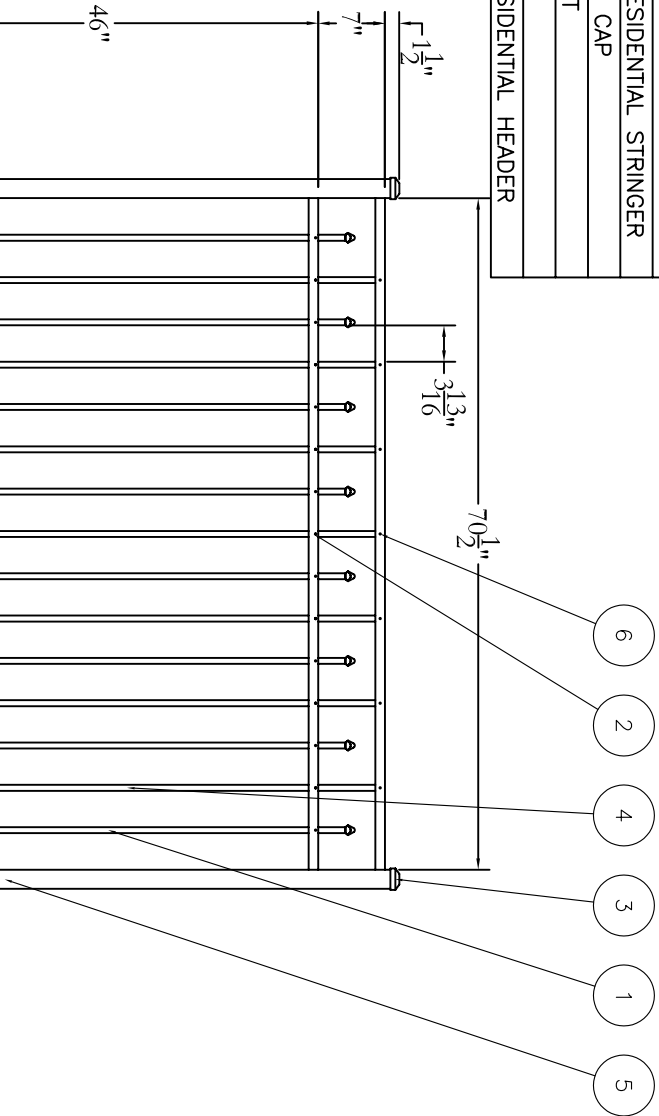

ITEM	QTY	FENCE PARTS NAME
1	8	R200 - 54" PICKET
2	2	72" - 15 HOLE RESIDENTIAL STRINGER
3	2	2" ALUMINUM POST CAP
4	7	R202 - 54" PICKET
5	2	2" POST
6	1	72" - 7 HOLE RESIDENTIAL HEADER

DATE	BY	DESCRIPTION	REVISION	DATE	BY	APPROVED
NC	NC	INITIAL RELEASE				

South
 Manufacturing Co., Inc.
 Philadelphia, PA 19154
 (800) 344-2242

DRAWING:
 RESIDENTIAL FENCE
 STYLE #200 - 54" HEIGHT

SIZE	DWG NO.	DATE	SHEET	REV
D	RS54U200SN	1-1-05	1 OF 1	NC

© 2005. This drawing may not be altered or reproduced without the permission of Jerth Manufacturing Co., Inc.