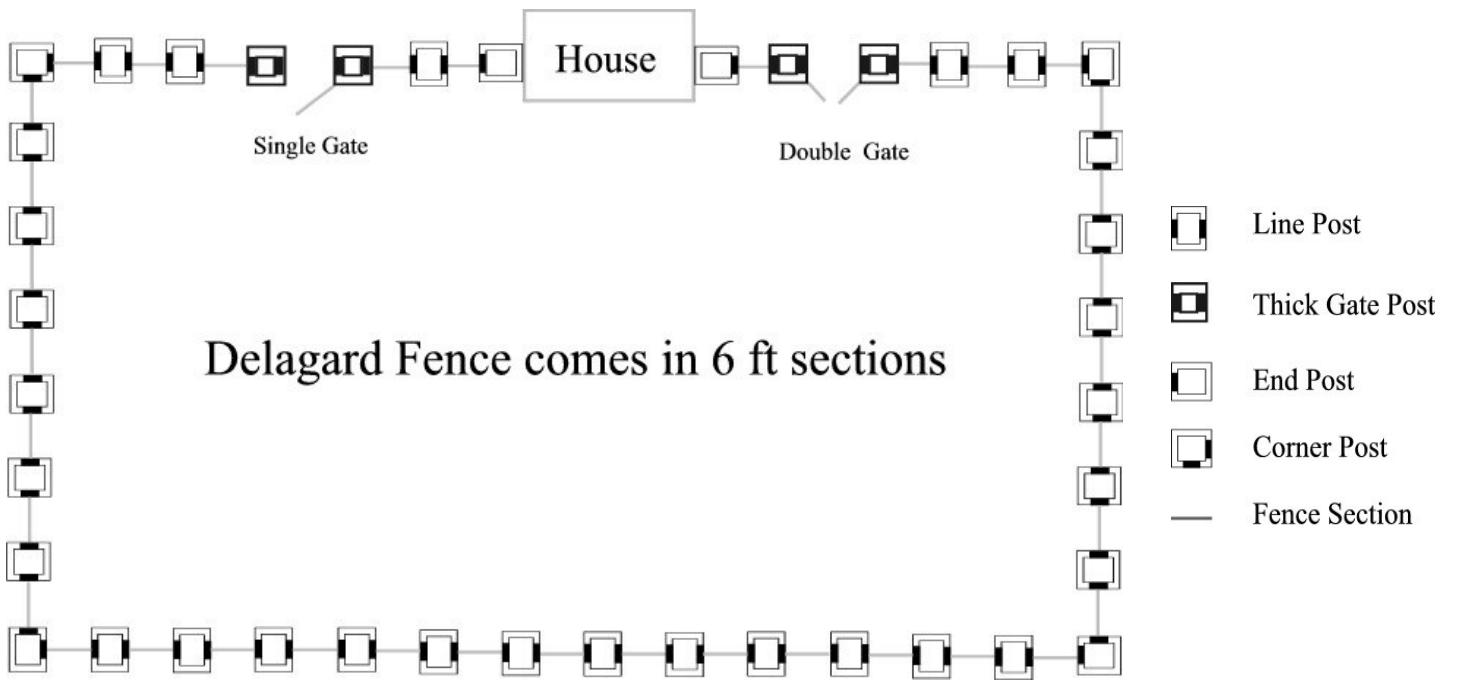

**YORK**

**HAMPTON**

**ARDMORE**

**PLAZA**

Quantity	Driveway Opening	Our Price	Total
<b>ARDMORE</b>			
	12' Double Drive	\$4,050.00	
	14' Double Drive	\$4,679.70	
	16' Double Drive	\$5,264.30	
<b>York</b>			
	12' Double Drive	\$3,358.50	
	14' Double Drive	\$3,912.30	
	16' Double Drive	\$4,611.10	
<b>HAMPTON</b>			
	12' Double Drive	\$6,464.20	
	14' Double Drive	\$7,403.80	
	16' Double Drive	\$8,203.80	
<b>PLAZA</b>			
	12' Double Drive	\$9,079.40	
	14' Double Drive	\$10,545.50	
	16' Double Drive	\$12,027.00	
	Subtotal		
	Freight		

If you would like an estimate fax us a drawing

Delagard Fence comes in 6 ft sections

Use this grid to draw your plan... Then send it with your Material List and we will look it over for you. Just one more way [www.discountfence.com](http://www.discountfence.com) is here to serve. Fax your project to:  
330/650-9004