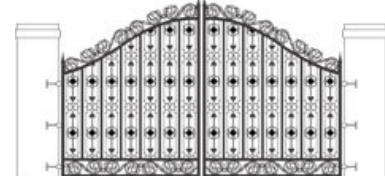

**YORK**

**HAMPTON**

**ARDMORE**

**PLAZA**

Quantity	Driveway Opening	Our Price	Total
<b>ARDMORE</b>			
	12' Double Drive	\$4,050.00	
	14' Double Drive	\$4,679.70	
	16' Double Drive	\$5,264.30	
<b>York</b>			
	12' Double Drive	\$3,358.50	
	14' Double Drive	\$3,912.30	
	16' Double Drive	\$4,611.10	
<b>HAMPTON</b>			
	12' Double Drive	\$6,464.20	
	14' Double Drive	\$7,403.80	
	16' Double Drive	\$8,203.80	
<b>PLAZA</b>			
	12' Double Drive	\$9,079.40	
	14' Double Drive	\$10,545.50	
	16' Double Drive	\$12,027.00	
	Subtotal		
	Freight		